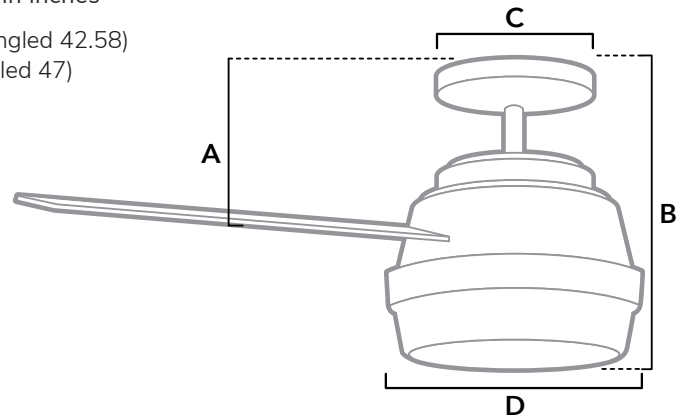

DIMENSIONS

Measured in inches

- A. 9.58 (Angled 42.58)
- B. 14 (Angled 47)
- C. 6.49
- D. 11

**59216** | Brushed Nickel Body with Black Oak or Chocolate Oak Grain Blades

ADDITIONAL FINISHES

**59446**  
Noble Bronze Body with Mid Century Walnut or Umber Walnut Blades

FAN SPECIFICATIONS

Motor Type	Reversible	Wire Length	Control Type	Downrod	Location	Blade #	Add'l Sizes
AC	YES	32" (24" Downrod)	Handheld Remote	3" Included	Indoor	4	44", 60"

AIRFLOW AND LIGHT SPECIFICATIONS